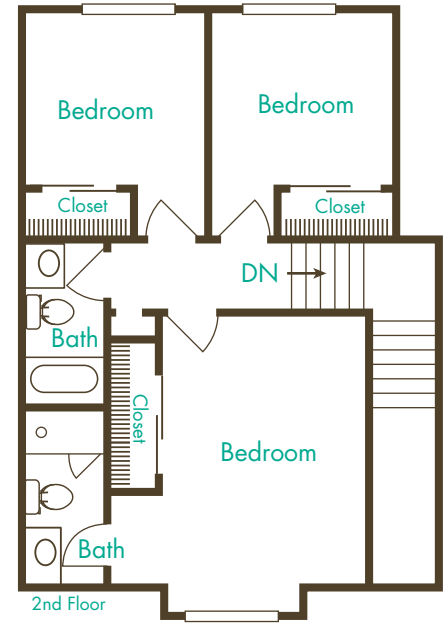

TOWNHOMES AT
Mountain View

TRILLIUM (SUMNER)

3 Bedroom | 2.5 Bath

1,574 Square Feet*

1st Floor

2nd Floor