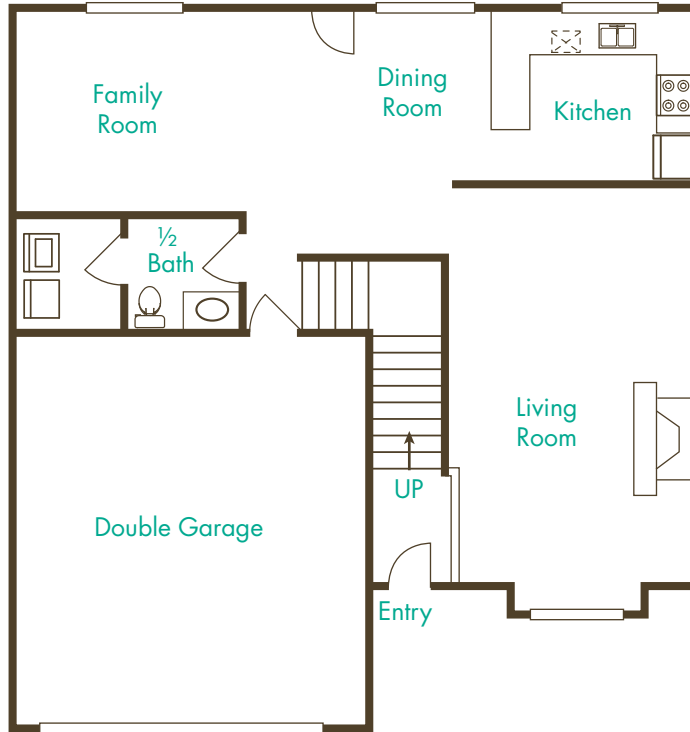

TOWNHOMES AT
Mountain View

TRILLIUM (SUMNER)

3 Bedroom | 2.5 Bath

1,574 Square Feet*

1st Floor

2nd Floor