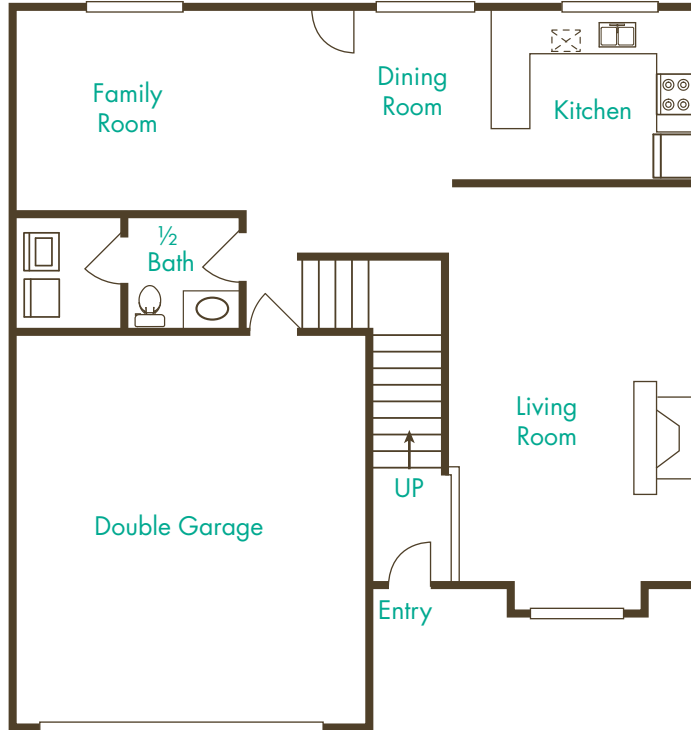

TOWNHOMES AT
Mountain View

TRILLIUM (VALLEY)

3 Bedroom | 2.5 Bath
1,574 Square Feet*

1st Floor